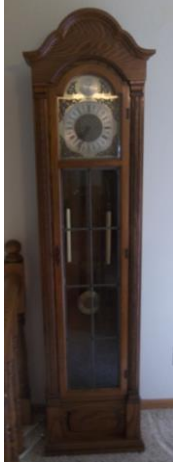

ESTATE AUCTION

Located at 337 CORKERY DRIVE IN SUMNER, IA ON
SUNDAY AUGUST 27, 2017

BEGINNING AT 11:30 AM

Lunch by Larson's Lunchbox

APPLIANCES & FURNITURE

Maytag almond 16.8 cu ft. refrigerator/freezer w/ice maker; Maytag black glass top electric stove- white self-cleaning; Small chest freezer; Maytag Special Edition auto washer; Maytag Special Edition auto electric dryer; Toshiba "Regza" 30" flat screen TV; Sanyo 20" flat screen TV; Phillips 18" flat screen; Comfort Aire dehumidifier; Vizio 18" flat screen TV; Humidifier; Oak Colonial Grandfather clock – Made in USA serial # 7717798; Harrison 7 drawer oak dresser w/mirror; Best Chair Co. oversized chair w/ottoman w/geography print; Oak 2 piece lighted mirror china cabinet; Metal wine rack table w/hand painted top; Round iron base glass top dining/sunroom table w/4 iron & upholstered chairs; Wire plant stand; Quilt rack; Cosco kitchen stool; 4 Oak swivel bar chairs; 2 Reading floor lamps; Oak platform rocker; Singer sewing machine w/desk type cabinet; Corner entertainment center; Oak coffee table; Oak Tell City dining table w/4 oak chairs; Lazy Boy blue recliner; Jasper Furniture Co. cherry S roll top desk; Lexington cherry Barrister 4 stack bookcase; Mahogany 8 drawer jewelry chest; Oak headboard Queen size bed w/Restonic Comfort Care mattress & box springs; Black swivel office chair; King size brass bed w/pillow top mattress & box springs – like new; Large tear-drop brass floor lamp w/5 bulbs/shades

ANTIQUES & COLLECTIBLES

FURNITURE – Oak step-back cupboard; Fancy ¼ sawn Oak secretary desk/bookcase; Oak spoon-carved commode; Child's oak top twisted iron ice cream parlour type table; Maple lingerie cabinet; Oak & maple stands; Maple platform rocker; 2 Spoon-carved hip-rail caned seat chairs; 2 Oak round seated chairs; Painted sewing rocker; Old maple platform rocker; Oak lamp table; Oak Queen Anne style ¼ sawn library table; Oak 2 drawer spoon-carved blanket chest